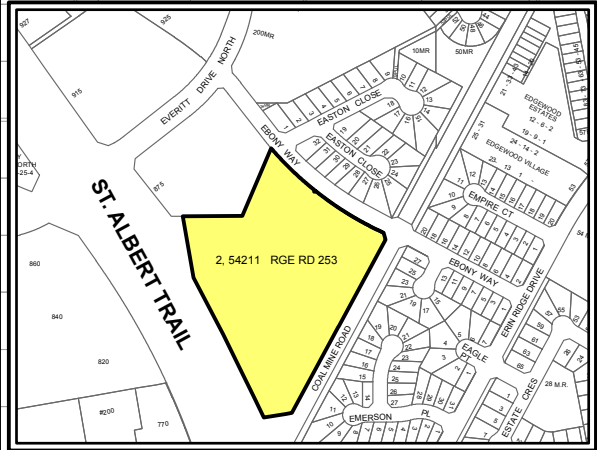

Proposed MDP, ASP, & LUB Amendments in Erin Ridge North

Edmonton Metropolitan Region Structure

- Urban Centre
- Transit-Oriented Development Centre
- LRT Corridors
- LRT Corridor 800m Buffer
- Built Up Urban Area
- Major Employment Area
- City of St. Albert Boundary

Map Date: October 4, 2019

Figure x