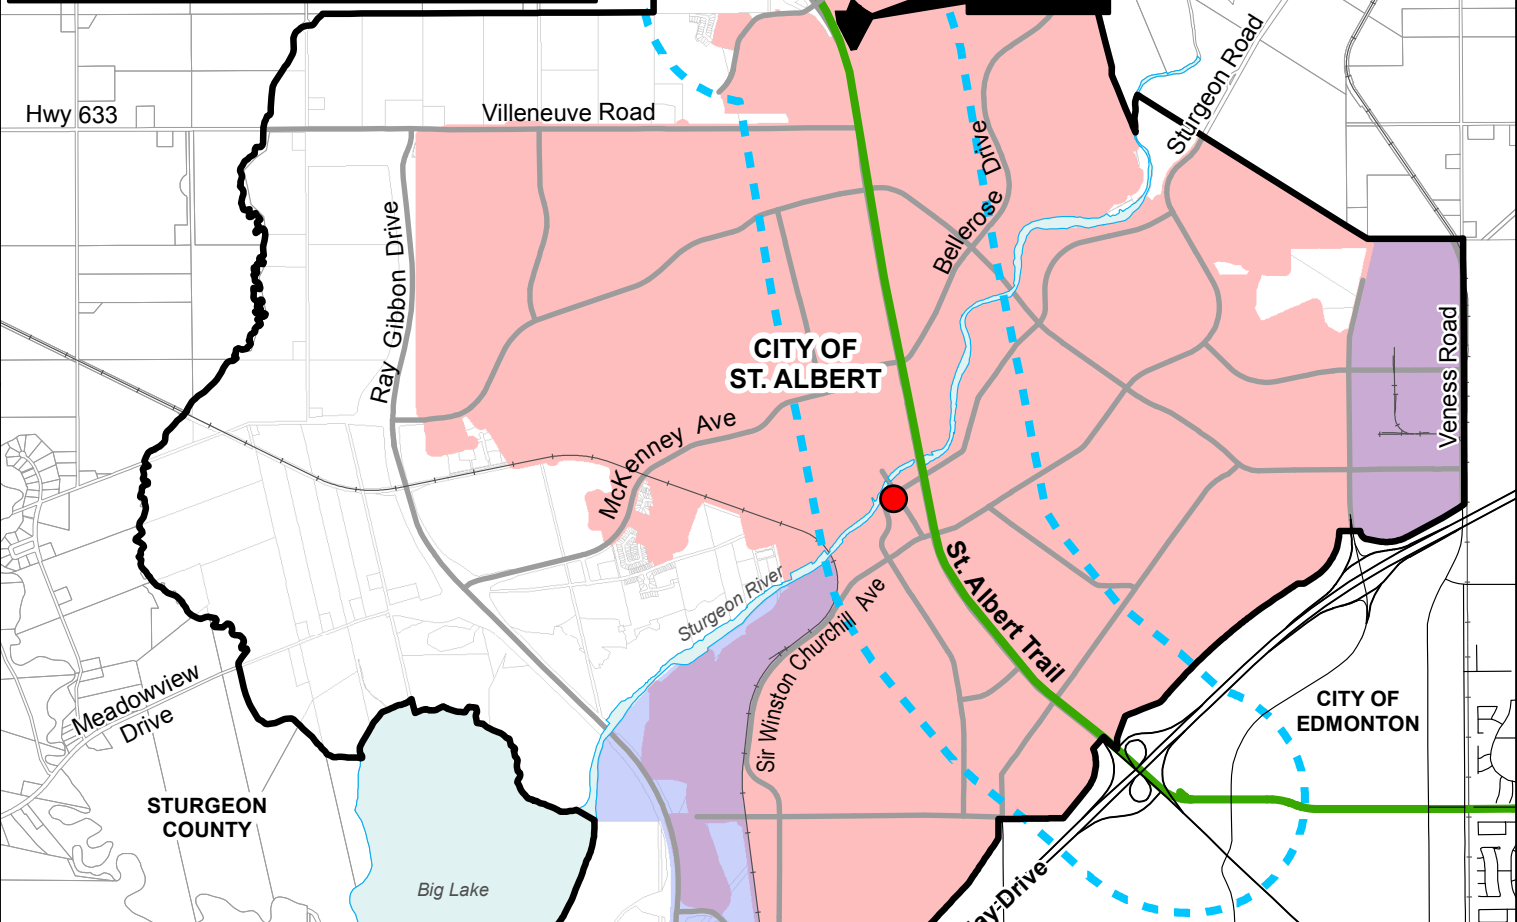

Proposed MDP, ASP, & LUB Amendments in Erin Ridge North

Edmonton Metropolitan Region Structure

- Urban Centre
- Transit-Oriented Development Centre
- LRT Corridors
- LRT Corridor 800m Buffer
- Built Up Urban Area
- Major Employment Area
- City of St. Albert Boundary

Map Date: October 4, 2019

Figure x